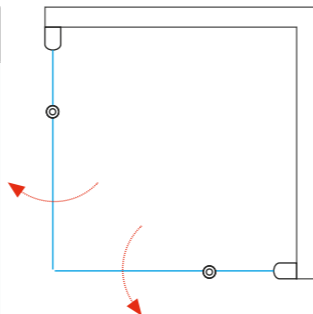

**SYSTEM**  
 2 FIXED  
 2 DOOR  
 OUTSIDE

**6mm**  
 TEMPERED GLASS

**200cm**  
 HEIGHT

REVERSIBLE

“COSMO serisi

cabin.ART

-Corner

CODE	DIMENSIONS (CM)	PROFILE COLOUR AVAILABLE	GLASS AVAILABLE	APPLICATIONS ON GLASS SURFACE
CSKS.8080.200.	80*80	CR - Glossy Chrome	00 - Clear	Sanding c101-c155 page at 94-95
CSKS.9090.200.	90*90	NR - Black	SM - Smoked	Silkscreen printing page at 96
CSKS.100100.200.	100*100	AU - Glossy Gold	BR - Bronze	Digital printing page at 97-98
CSKS.80100.200.	80*100	RG - Glossy Rose Gold	RS - Tinted Smoked Mirror	Crystal guard glass coating
CSKS.80120.200.	80*120		RB - Tinted Bronze Mirror	
CSKS.90100.200.	90*100			
CSKS.90120.200.	90*120			