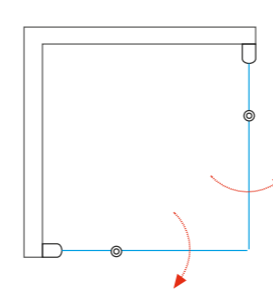

SYSTEM
2 FIXED
2 DOOR
OUTSIDE

6mm
TEMPERED GLASS

200cm
HEIGHT

REVERSIBLE