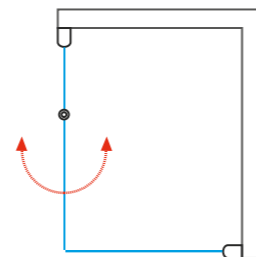

SYSTEM
1 FIXED
1 DOOR
OUTSIDE +
SIDE PANEL

6mm
TEMPERED GLASS

200cm
HEIGHT

25mm
PROFILE EXPANDABLE

ANODISED ALUMINIUM PROFILE

REVERSIBLE

cabin.ART