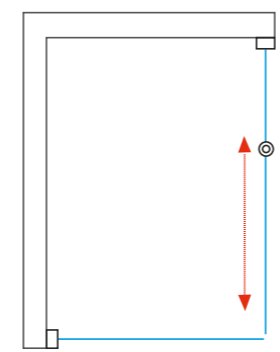

CODE	DIMENSIONS (CM)	PROFILE COLOUR AVAILABLE	GLASS AVAILABLE	APPLICATIONS ON GLASS SURFACE
PLSL.80100.200.	80*100	CR - Glossy Chrome	00 - Clear	Sanding c101-c155 page at 94-95
PLSL.80110.200.	80*110	NR - Black	SM - Smoked	Silkscreen printing page at 96
PLSL.80120.200.	80*120	AU - Glossy Gold	BR - Bronze	Digital printing page at 97-98
PLSL.80130.200.	80*130			Crystal guard glass coating
PLSL.80140.200.	80*140			
PLSL.90100.200.	90*100			
PLSL.90110.200.	90*110			
PLSL.90120.200.	90*120			
PLSL.90130.200.	90*130			
PLSL.90140.200.	90*140			
PLSL.100110.200.	100*110			
PLSL.100120.200.	100*120			
PLSL.100130.200.	100*130			
PLSL.100140.200.	100*140			

SYSTEM
1 FIXED
1 DOOR
SLIDING +
SIDE PANEL

4mm
TEMPERED GLASS

200cm
HEIGHT

25mm
PROFILE EXPANDABLE

ANODISED ALUMINIUM PROFILE

REVERSIBLE