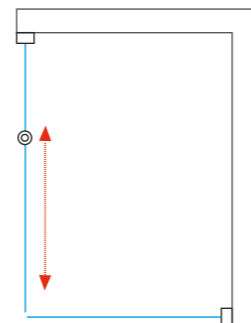

SYSTEM
1 FIXED
1 DOOR
SLIDING +
SIDE PANEL

6mm
TEMPERED GLASS

200cm
HEIGHT

25mm
PROFILE EXPANDABLE

ANODISED ALUMINIUM PROFILE

REVERSIBLE

cabin.ART