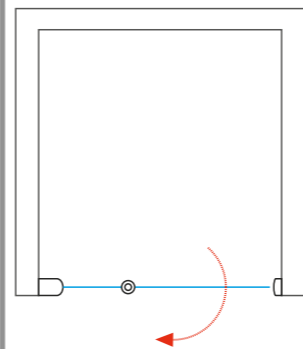

SYSTEM
1 FIXED DOOR OUTSIDE 65cm

6mm
TEMPERED GLASS

200cm
HEIGHT

REVERSIBLE