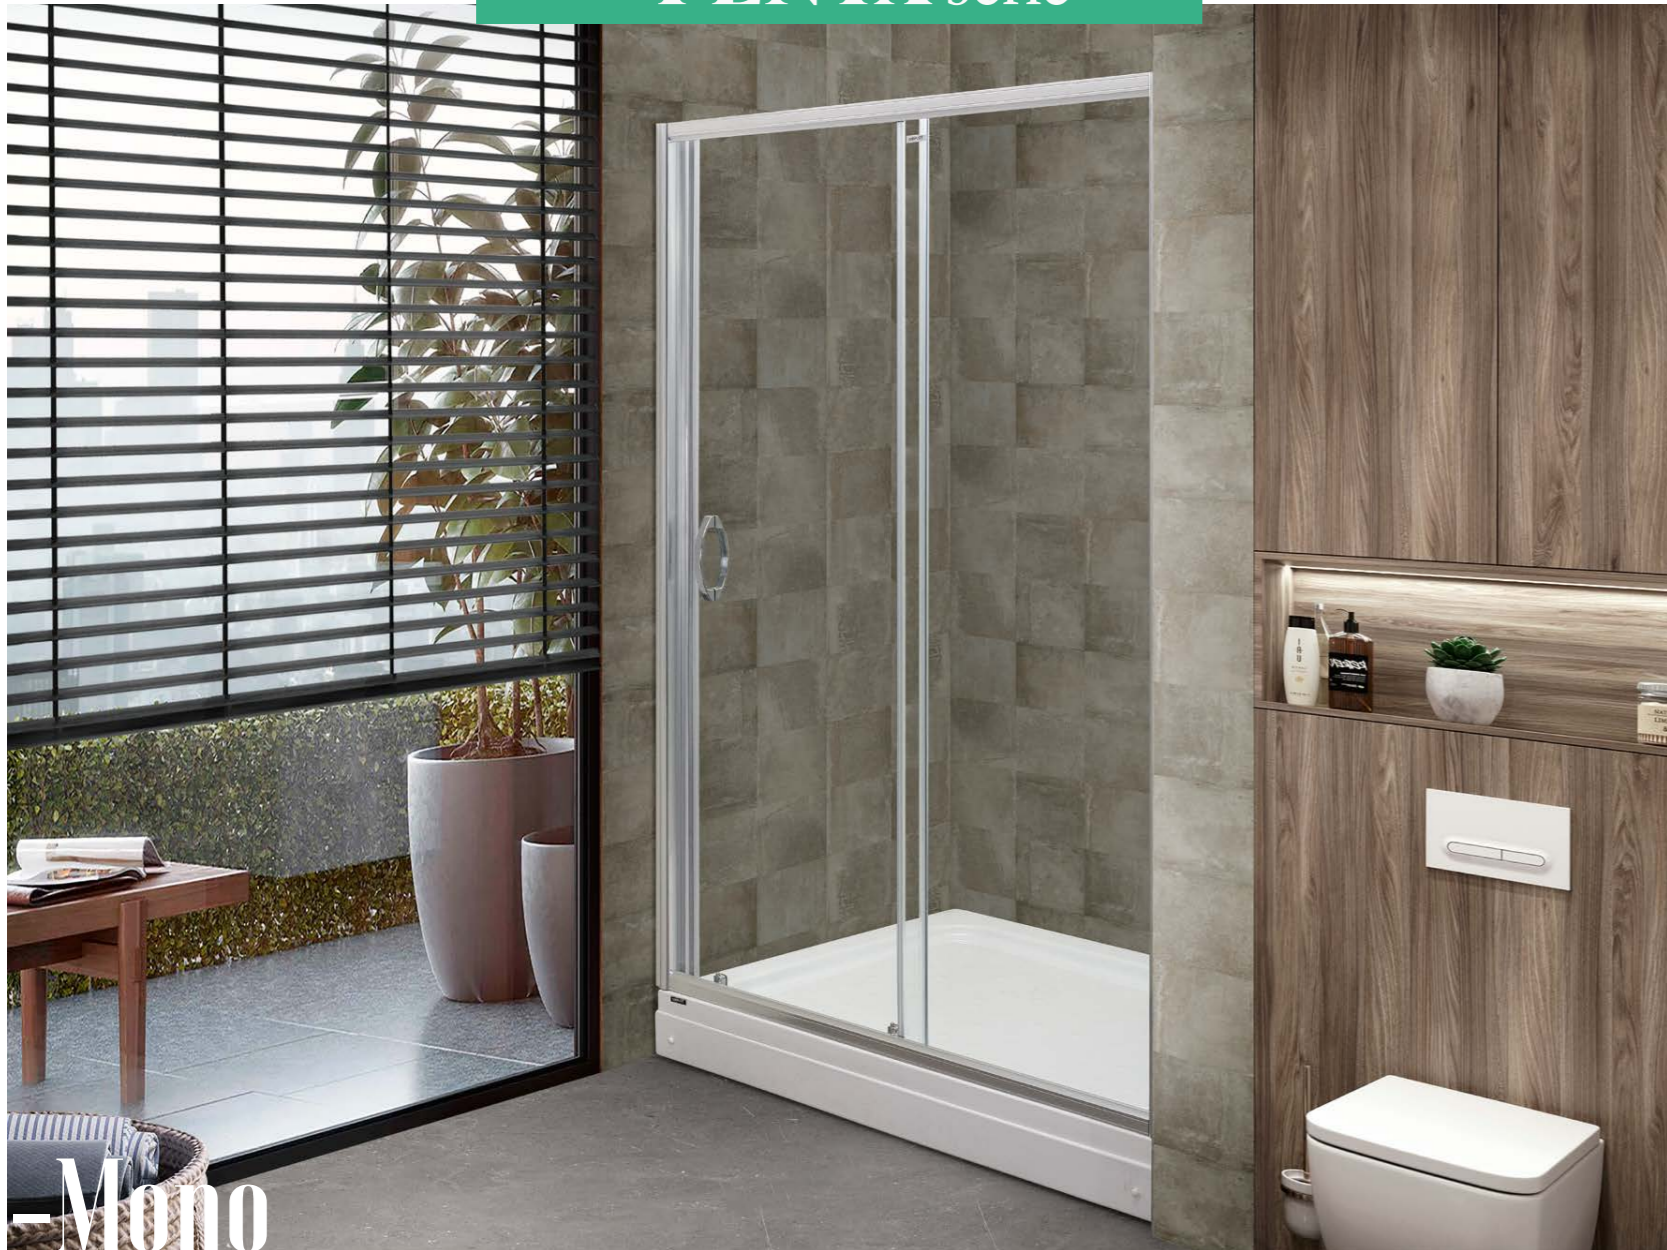

“ PENTA serie

cabin.ART

Mono

CODE	DIMENSIONS (CM)	PROFILE COLOUR AVAILABLE	GLASS AVAILABLE	APPLICATIONS ON GLASS SURFACE
PNMN.1000.200.	100	CR - Glossy Chrome	00 - Clear	Sanding c101-c155 page at 94-95
PNMN.1050.200.	105	NR - Black	SM - Smoked	Silkscreen printing page at 96
PNMN.1100.200.	110	AU - Glossy Gold	BR - Bronze	Digital printing page at 97-98
PNMN.1150.200.	115			Crystal guard glass coating
PNMN.1200.200.	120			
PNMN.1250.200.	125			
PNMN.1300.200.	130			
PNMN.1350.200.	135			
PNMN.1400.200.	140			
PNMN.1450.200.	145			
PNMN.1500.200.	150			
PNMN.1550.200.	155			
PNMN.1600.200.	160