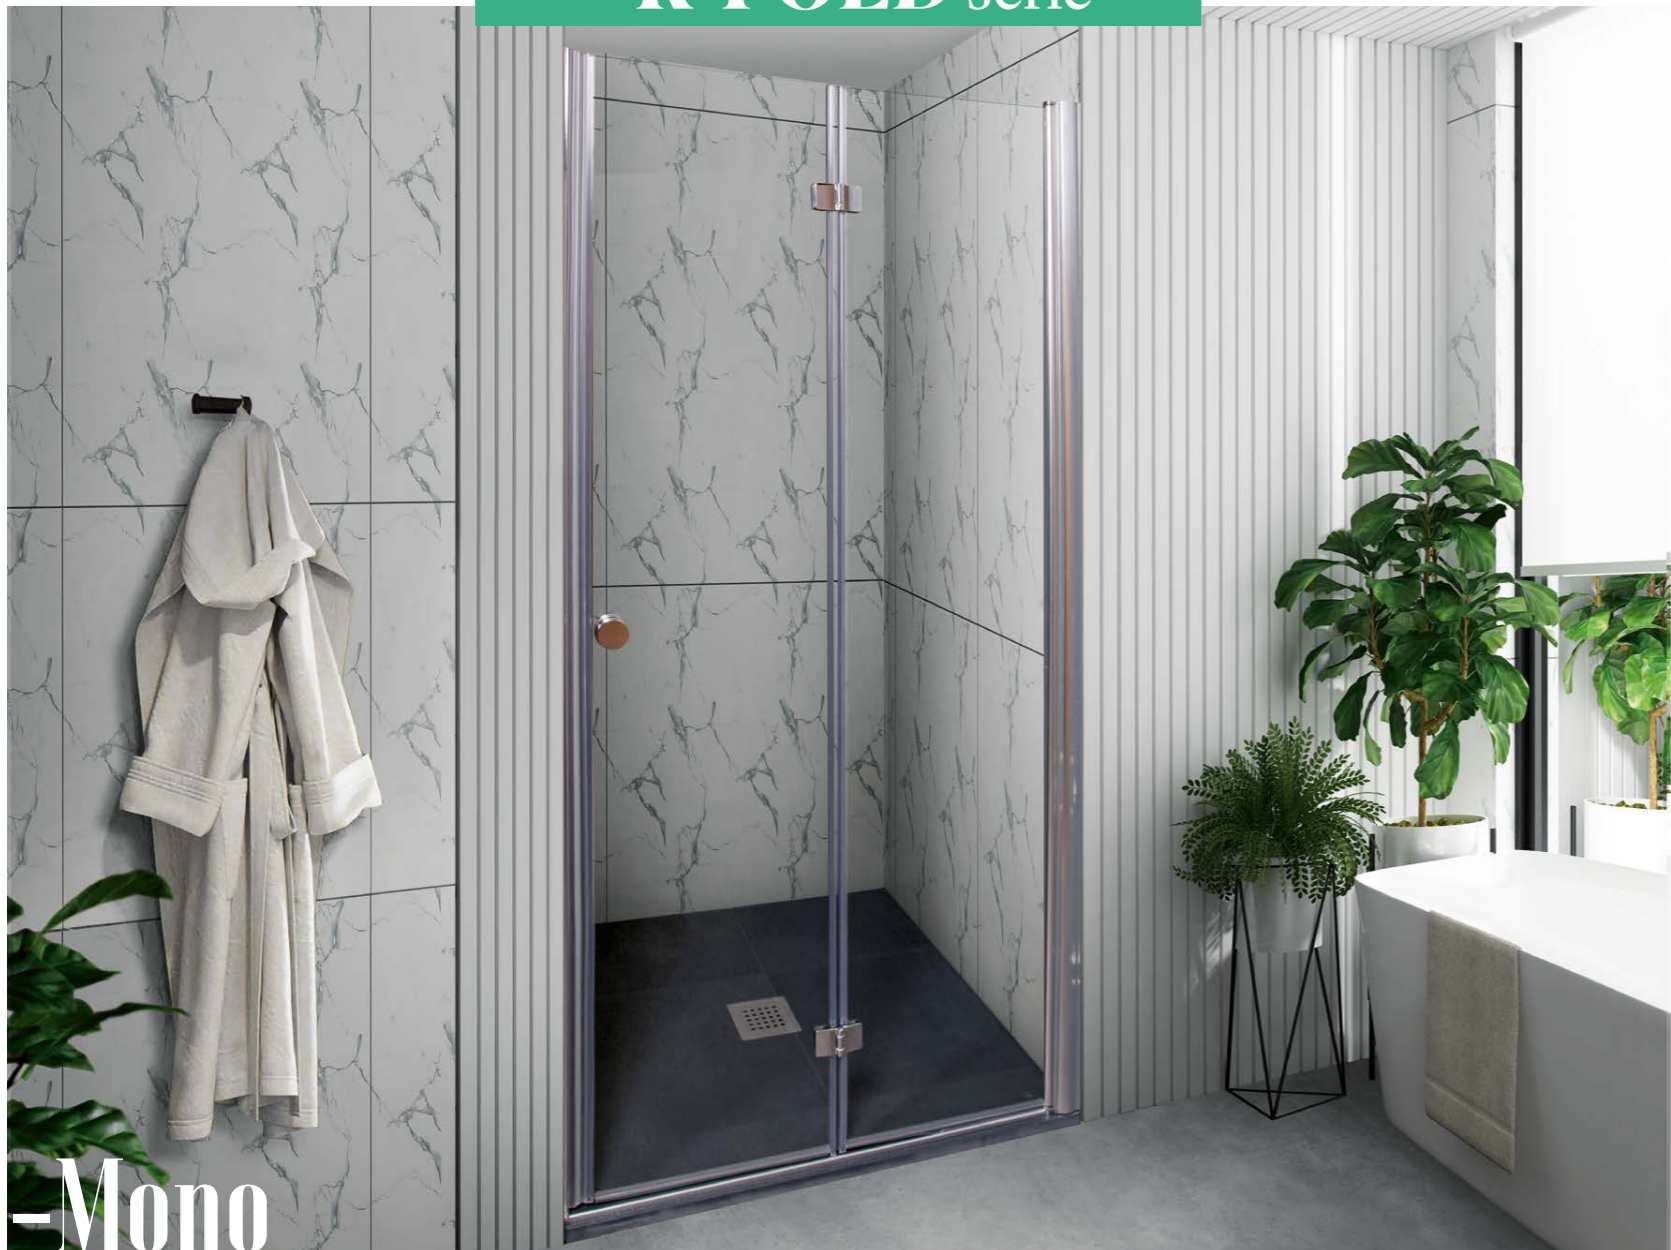

“ R-FOLD serie

cabin.ART

-Mono

CODE	DIMENSIONS (CM)	PROFILE COLOUR AVAILABLE	GLASS AVAILABLE	APPLICATIONS ON GLASS SURFACE
RFOLD.0700.200.	70	CR - Glossy Chrome	00 - Clear	Sanding c101-c155 page at 94-95
RFOLD.0750.200.	75	NR - Black	SM - Smoked	Silkscreen printing page at 96
RFOLD.0800.200.	80	AU - Glossy Gold	BR - Bronze	Digital printing page at 97-98
RFOLD.0850.200.	85		RS - Tinted Smoked Mirror	Crystal guard glass coating
RFOLD.0900.200.	90		RB - Tinted Bronze Mirror	
RFOLD.0950.200.	95			

SYSTEM
BIFOLD DOORS

6mm
TEMPERED GLASS

200cm
HEIGHT

50mm
PROFILE EXPANDABLE

ANODISED ALUMINIUM PROFILE

REVERSIBLE

cabin.ART