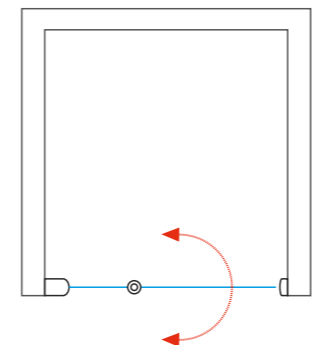

SYSTEM
1 FIXED DOOR
OUTSIDE 65cm

6mm
TEMPERED GLASS

200cm
HEIGHT

50mm
PROFILE EXPANDABLE

ANODISED ALUMINIUM PROFILE

REVERSIBLE

cabin.ART