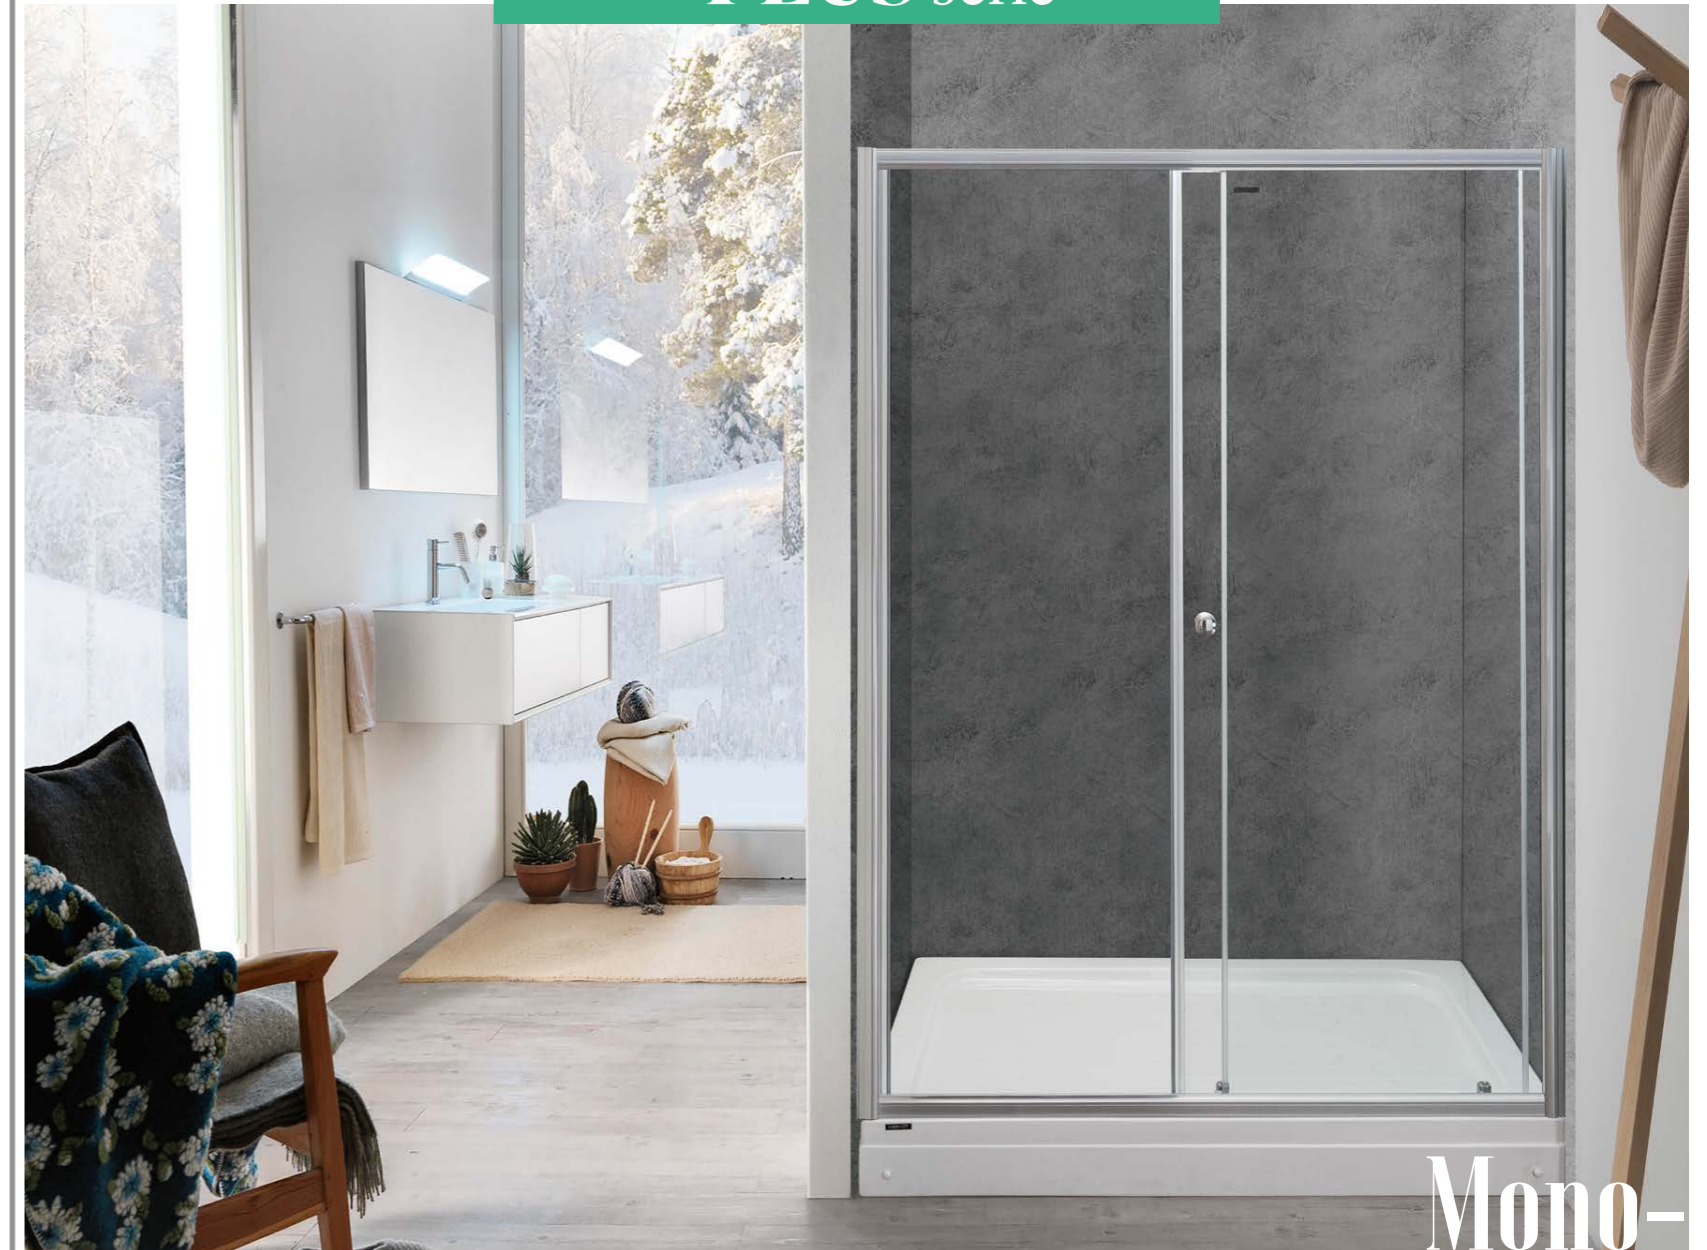

“ PLUS serie

Mono-

CODE	DIMENSIONS (CM)	PROFILE COLOUR AVAILABLE	GLASS AVAILABLE	APPLICATIONS ON GLASS SURFACE
PLMN.1000.200.	100	CR - Glossy Chrome	00 - Clear	Sanding c101-c155 page at 94-95
PLMN.1050.200.	105	NR - Black	SM - Smoked	Silkscreen printing page at 96
PLMN.1100.200.	110	AU - Glossy Gold	BR - Bronze	Digital printing page at 97-98
PLMN.1150.200.	115			Crystal guard glass coating
PLMN.1200.200.	120			
PLMN.1250.200.	125			
PLMN.1300.200.	130			
PLMN.1350.200.	135			
PLMN.1400.200.	140			
PLMN.1450.200.	145			
PLMN.1500.200.	150			
PLMN.1550.200.	155			
PLMN.1600.200.	160			

SYSTEM
1 FIXED DOOR SLIDING

4mm
TEMPERED GLASS

200cm
HEIGHT

50mm
PROFILE EXPANDABLE

ANODISED ALUMINIUM PROFILE

REVERSIBLE